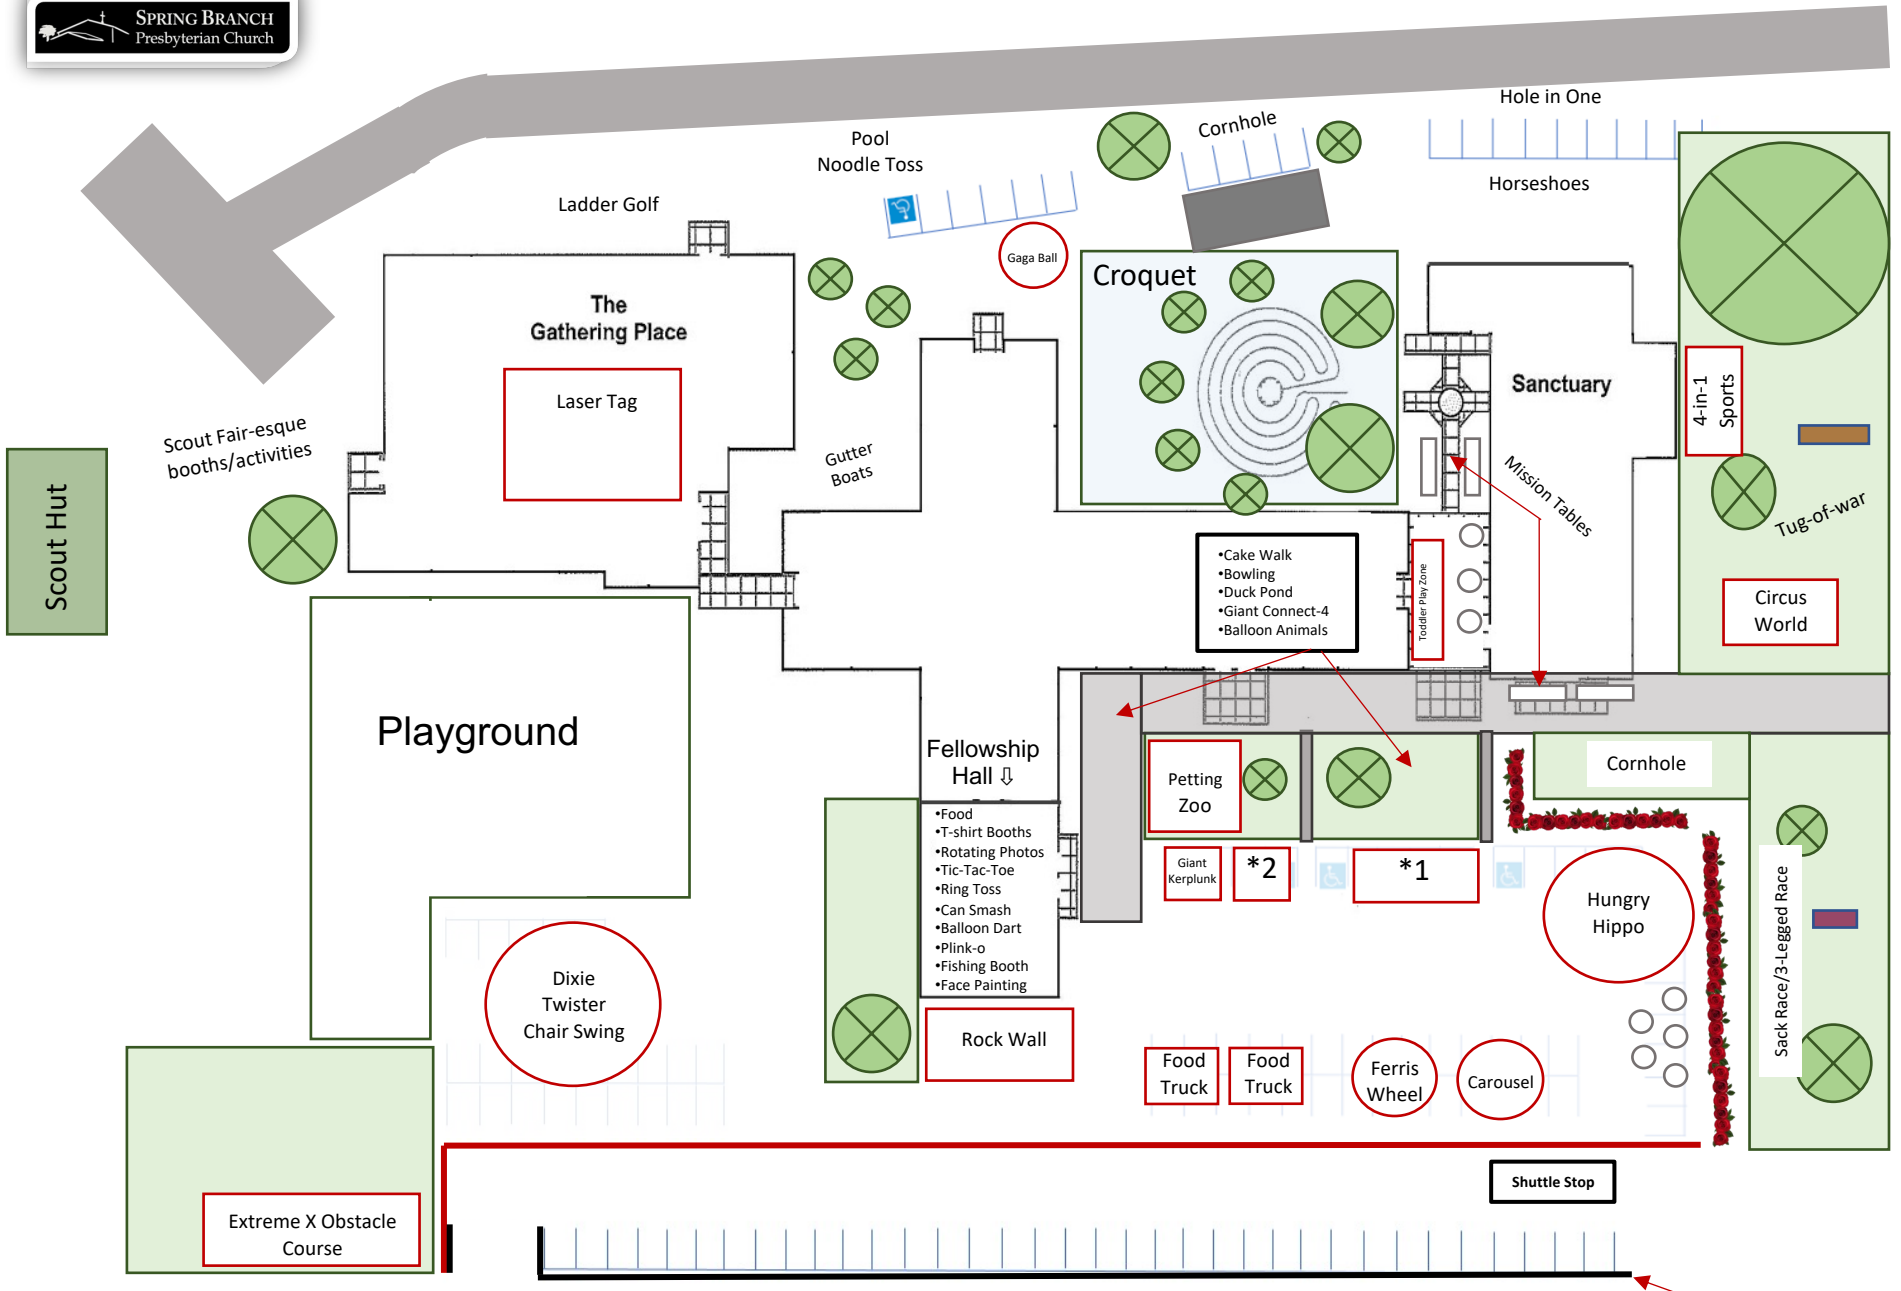

Jubilee Festival Site Map

- *1 – EZ Up (Popcorn, Snow Cones, Water Bottles)
- *2 – EZ Up (SBPC Publicity & Giveaway Table)

Spring Valley Parking & Property

SV Fence/Gate